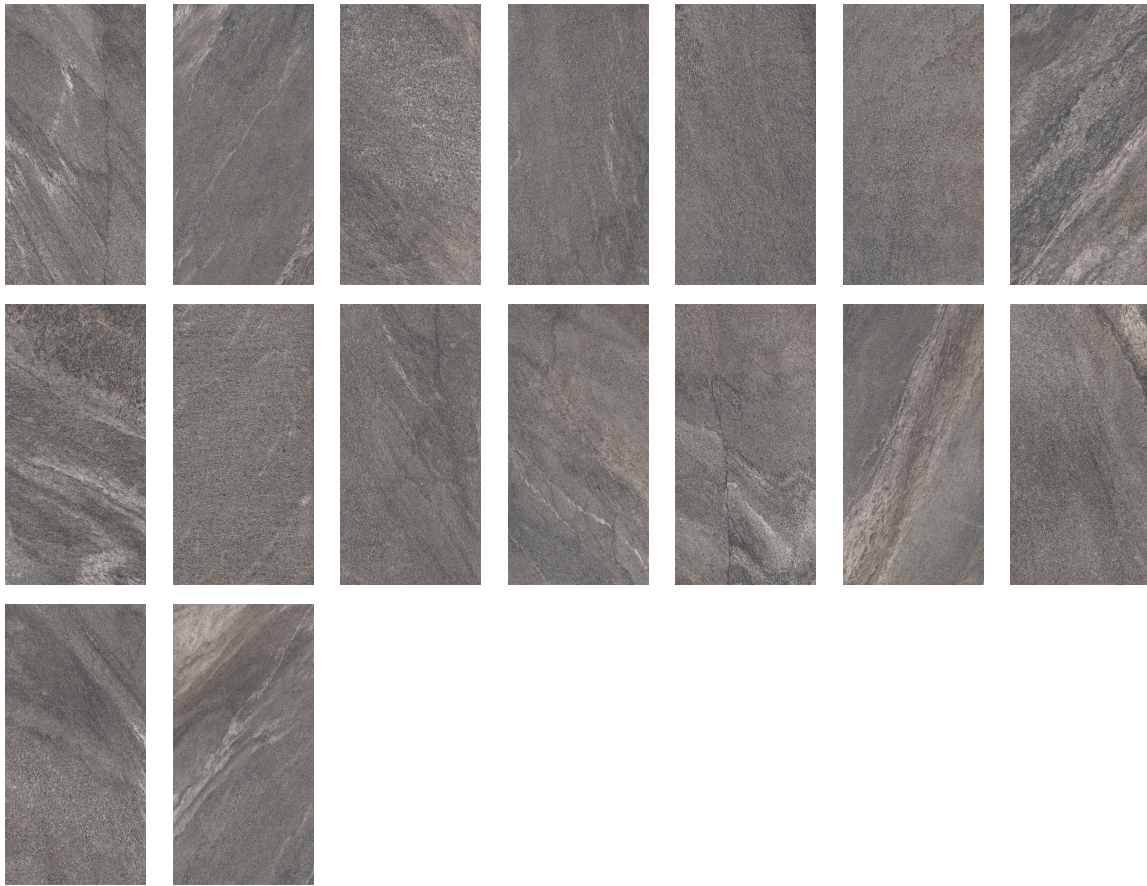

PRODUCT FEATURES

| | |
|------------------------|--|
| Product Code | S37035 |
| Tissue | Stone |
| Size | 30X60 Cm |
| Thickness | 8,4 Mm |
| Usage of Interior | Wall and Floor |
| Usage of Exterior | Wall and Floor |
| Spaces | Terrace,Bathroom,Outdoor,Commercial Floor Tiles,Indoor,Pool |
| Surface View | Matte |
| Pattern | Flat |
| BodyType | Glazed Porcelain |
| Product Group | EN 14411, Group Bla |
| V Scale | V2 |
| M ² /Box | 1.44 M² |
| M ² /Pallet | 46.08 M² |
| Box/Pallet | 32 Pieces |
| Pallet Weight | 858 Kg |

TILE PATTERNS

PRODUCT SIZE

3